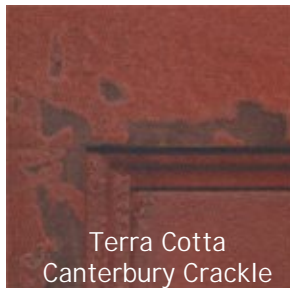

Stone Paint

Sunlight Paint

Taupe Paint

Wild Blueberry Paint

Antique White
Crackle

GALWAY CRACKLE

is a 15-step hand-applied finish of a single color over a dark-base coat heavily crackled with minimal distressing. This finish will vary with the color. Lighter colors will crack through to the finish undercoat; while darker colors will not crackle through revealing the undercoat. This is a finish upgrade available on all painted finishes. Please call for pricing.

Antique Blue
Crackle

Olive Grove Crackle

Celadon Crackle

Terra Cotta Crackle

CANTERBURY CRACKLE

is a Galway finish with fine crackle and subtle distressing at the point of normal wear. This is a finish upgrade available on all painted finishes. Please call for pricing.

Please note: Finish images and samples indicate general color only and do not represent either the exact color or application technique.

Celadon Canterbury
Crackle

Olive Grove
Canterbury Crackle

Terra Cotta
Canterbury Crackle

Wild Blueberry
Canterbury Crackle

Linen White
Canterbury Crackle

HEAVY CANTERBURY CRACKLE

is a Galway finish with very heavy distressing at the points-of-normal-wear. This is a finish upgrade available on all painted finishes. Please call for pricing.