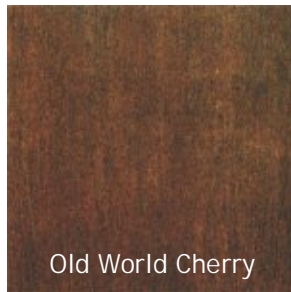

HEAVY CANTERBURY CRACKLE

is a Galway finish with very heavy distressing at the points-of-normal-wear. This is a finish upgrade available on all painted finishes. Please call for pricing.

Please note: Finish images and samples indicate general color only and do not represent either the exact color or application technique.

STAINED FINISHES

Please call for pricing on the particular stained finish you are interested in.

Please note: Finish images and samples indicate general color and do not represent either the exact color or application technique.