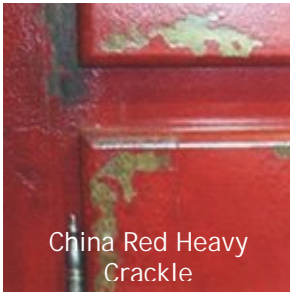

Stone Paint

Sunlight Paint

Taupe Paint

Wild Blueberry Paint

Antique White
Crackle

GALWAY CRACKLE

is a 15-step hand-applied finish of a single color over a dark-base coat heavily crackled with minimal distressing. This finish will vary with the color. Lighter colors will crack through to the finish undercoat; while darker colors will not crackle through revealing the undercoat. This is a finish upgrade available on all painted finishes. Please call for pricing.

Antique Blue
Crackle

Olive Grove Crackle

Celadon Crackle

Terra Cotta Crackle

CANTERBURY CRACKLE

is a Galway finish with fine crackle and subtle distressing at the point of normal wear. This is a finish upgrade available on all painted finishes. Please call for pricing.

Please note: Finish images and samples indicate general color only and do not represent either the exact color or application technique.

Celadon Canterbury
Crackle

Olive Grove
Canterbury Crackle

Terra Cotta
Canterbury Crackle

Wild Blueberry
Canterbury Crackle

Linen White
Canterbury Crackle

HEAVY CANTERBURY CRACKLE

is a Galway finish with very heavy distressing at the points-of-normal-wear. This is a finish upgrade available on all painted finishes. Please call for pricing.