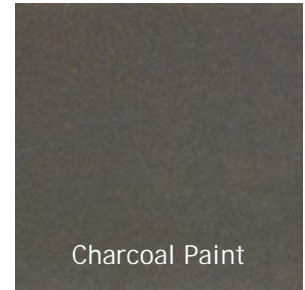

PAINTED AND GLAZED FINISHES

Painted finishes are a single color painted finish that is hand-glazed accentuating the detail of the piece.

Please note: Finish images and samples indicate general color only and do not represent either the exact color or application technique.

Stone Paint

Sunlight Paint

Taupe Paint

Wild Blueberry Paint

Antique White
Crackle

GALWAY CRACKLE

is a 15-step hand-applied finish of a single color over a dark-base coat heavily crackled with minimal distressing. This finish will vary with the color. Lighter colors will crack through to the finish undercoat; while darker colors will not crackle through revealing the undercoat. This is a finish upgrade available on all painted finishes. Please call for pricing.

Antique Blue
Crackle

Olive Grove Crackle

Celadon Crackle

Terra Cotta Crackle

CANTERBURY CRACKLE

is a Galway finish with fine crackle and subtle distressing at the point of normal wear. This is a finish upgrade available on all painted finishes. Please call for pricing.

Please note: Finish images and samples indicate general color only and do not represent either the exact color or application technique.

Celadon Canterbury
Crackle

Olive Grove
Canterbury Crackle

Terra Cotta
Canterbury Crackle