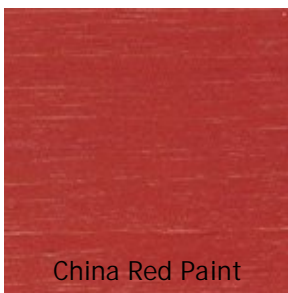

PAINTED AND GLAZED FINISHES

Painted finishes are a single color painted finish that is hand-glazed accentuating the detail of the piece.

Please note: Finish images and samples indicate general color only and do not represent either the exact color or application technique.

Stone Paint

Sunlight Paint

Taupe Paint

Wild Blueberry Paint

Antique White
Crackle

GALWAY CRACKLE

is a 15-step hand-applied finish of a single color over a dark-base coat heavily crackled with minimal distressing. This finish will vary with the color. Lighter colors will crack through to the finish undercoat; while darker colors will not crackle through revealing the undercoat. This is a finish upgrade available on all painted finishes. Please call for pricing.

Antique Blue
Crackle

Olive Grove Crackle

Celadon Crackle

Terra Cotta Crackle

CANTERBURY CRACKLE

is a Galway finish with fine crackle and subtle distressing at the point of normal wear. This is a finish upgrade available on all painted finishes. Please call for pricing.

Please note: Finish images and samples indicate general color only and do not represent either the exact color or application technique.

Celadon Canterbury
Crackle

Olive Grove
Canterbury Crackle

Terra Cotta
Canterbury Crackle