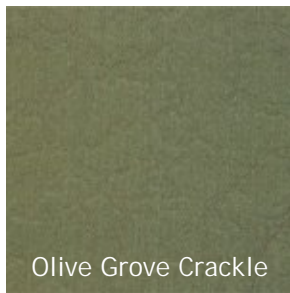

Stone Paint

Sunlight Paint

Taupe Paint

Wild Blueberry Paint

Antique White
Crackle

GALWAY CRACKLE

is a 15-step hand-applied finish of a single color over a dark-base coat heavily crackled with minimal distressing. This finish will vary with the color. Lighter colors will crack through to the finish undercoat; while darker colors will not crackle through revealing the undercoat. This is a finish upgrade available on all painted finishes. Please call for pricing.

Antique Blue
Crackle

Olive Grove Crackle

Celadon Crackle

Terra Cotta Crackle

CANTERBURY CRACKLE

is a Galway finish with fine crackle and subtle distressing at the point of normal wear. This is a finish upgrade available on all painted finishes. Please call for pricing.

Please note: Finish images and samples indicate general color only and do not represent either the exact color or application technique.

Celadon Canterbury
Crackle

Olive Grove
Canterbury Crackle

Terra Cotta
Canterbury Crackle

Wild Blueberry
Canterbury Crackle

Linen White
Canterbury Crackle

HEAVY CANTERBURY CRACKLE

is a Galway finish with very heavy distressing at the points-of-normal-wear. This is a finish upgrade available on all painted finishes. Please call for pricing.