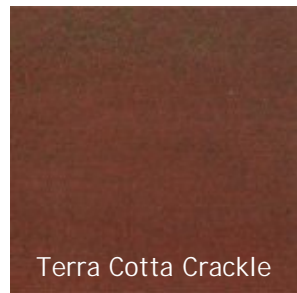

Stone Paint

Sunlight Paint

Taupe Paint

Wild Blueberry Paint

Antique White
Crackle

GALWAY CRACKLE

is a 15-step hand-applied finish of a single color over a dark-base coat heavily crackled with minimal distressing. This finish will vary with the color. Lighter colors will crack through to the finish undercoat; while darker colors will not crackle through revealing the undercoat. This is a finish upgrade available on all painted finishes. Please call for pricing.

Antique Blue
Crackle

Olive Grove Crackle

Celadon Crackle

Terra Cotta Crackle

CANTERBURY CRACKLE

is a Galway finish with fine crackle and subtle distressing at the point of normal wear. This is a finish upgrade available on all painted finishes. Please call for pricing.

Please note: Finish images and samples indicate general color only and do not represent either the exact color or application technique.

Celadon Canterbury
Crackle

Olive Grove
Canterbury Crackle

Terra Cotta
Canterbury Crackle

Wild Blueberry
Canterbury Crackle

Linen White
Canterbury Crackle

HEAVY CANTERBURY CRACKLE

is a Galway finish with very heavy distressing at the points-of-normal-wear. This is a finish upgrade available on all painted finishes. Please call for pricing.