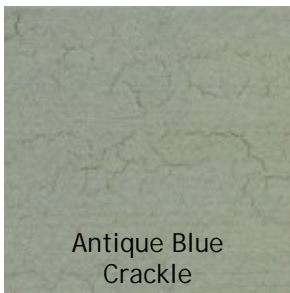

Stone Paint

Sunlight Paint

Taupe Paint

Wild Blueberry Paint

Antique White
Crackle

GALWAY CRACKLE

is a 15-step hand-applied finish of a single color over a dark-base coat heavily crackled with minimal distressing. This finish will vary with the color. Lighter colors will crack through to the finish undercoat; while darker colors will not crackle through revealing the undercoat. This is a finish upgrade available on all painted finishes. Please call for pricing.

Antique Blue
Crackle

Olive Grove Crackle

Celadon Crackle

Terra Cotta Crackle

CANTERBURY CRACKLE

is a Galway finish with fine crackle and subtle distressing at the point of normal wear. This is a finish upgrade available on all painted finishes. Please call for pricing.

Please note: Finish images and samples indicate general color only and do not represent either the exact color or application technique.

Celadon Canterbury
Crackle

Olive Grove
Canterbury Crackle

Terra Cotta
Canterbury Crackle

Wild Blueberry
Canterbury Crackle

Linen White
Canterbury Crackle

HEAVY CANTERBURY CRACKLE

is a Galway finish with very heavy distressing at the points-of-normal-wear. This is a finish upgrade available on all painted finishes. Please call for pricing.