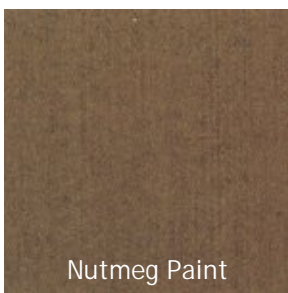

PAINTED AND GLAZED FINISHES

Painted finishes are a single color painted finish that is hand-glazed accentuating the detail of the piece.

Please note: Finish images and samples indicate general color only and do not represent either the exact color or application technique.

Stone Paint

Sunlight Paint

Taupe Paint

Wild Blueberry Paint

Antique White
Crackle

GALWAY CRACKLE

is a 15-step hand-applied finish of a single color over a dark-base coat heavily crackled with minimal distressing. This finish will vary with the color. Lighter colors will crack through to the finish undercoat; while darker colors will not crackle through revealing the undercoat. This is a finish upgrade available on all painted finishes. Please call for pricing.

Antique Blue
Crackle

Olive Grove Crackle

Celadon Crackle

Terra Cotta Crackle

CANTERBURY CRACKLE

is a Galway finish with fine crackle and subtle distressing at the point of normal wear. This is a finish upgrade available on all painted finishes. Please call for pricing.

Please note: Finish images and samples indicate general color only and do not represent either the exact color or application technique.

Celadon Canterbury
Crackle

Olive Grove
Canterbury Crackle

Terra Cotta
Canterbury Crackle