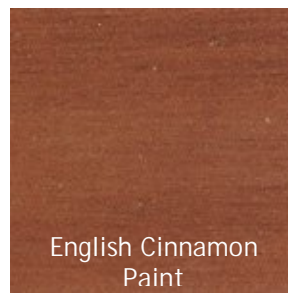

PAINTED AND GLAZED FINISHES

Painted finishes are a single color painted finish that is hand-glazed accentuating the detail of the piece.

Please note: Finish images and samples indicate general color only and do not represent either the exact color or application technique.

Stone Paint

Sunlight Paint

Taupe Paint

Wild Blueberry Paint

Antique White
Crackle

GALWAY CRACKLE

is a 15-step hand-applied finish of a single color over a dark-base coat heavily crackled with minimal distressing. This finish will vary with the color. Lighter colors will crack through to the finish undercoat; while darker colors will not crackle through revealing the undercoat. This is a finish upgrade available on all painted finishes. Please call for pricing.

Antique Blue
Crackle

Olive Grove Crackle

Celadon Crackle

Terra Cotta Crackle

CANTERBURY CRACKLE

is a Galway finish with fine crackle and subtle distressing at the point of normal wear. This is a finish upgrade available on all painted finishes. Please call for pricing.

Please note: Finish images and samples indicate general color only and do not represent either the exact color or application technique.

Celadon Canterbury
Crackle

Olive Grove
Canterbury Crackle

Terra Cotta
Canterbury Crackle