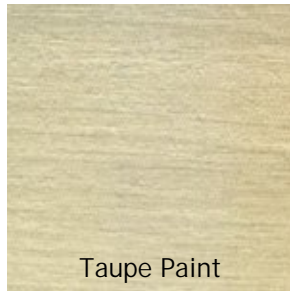

PAINTED AND GLAZED FINISHES

Painted finishes are a single color painted finish that is hand-glazed accentuating the detail of the piece.

Please note: Finish images and samples indicate general color only and do not represent either the exact color or application technique.

Stone Paint

Sunlight Paint

Taupe Paint

Wild Blueberry Paint

Antique White
Crackle

GALWAY CRACKLE

is a 15-step hand-applied finish of a single color over a dark-base coat heavily crackled with minimal distressing. This finish will vary with the color. Lighter colors will crack through to the finish undercoat; while darker colors will not crackle through revealing the undercoat. This is a finish upgrade available on all painted finishes. Please call for pricing.

Antique Blue
Crackle

Olive Grove Crackle

Celadon Crackle

Terra Cotta Crackle

CANTERBURY CRACKLE

is a Galway finish with fine crackle and subtle distressing at the point of normal wear. This is a finish upgrade available on all painted finishes. Please call for pricing.

Please note: Finish images and samples indicate general color only and do not represent either the exact color or application technique.

Celadon Canterbury
Crackle

Olive Grove
Canterbury Crackle

Terra Cotta
Canterbury Crackle