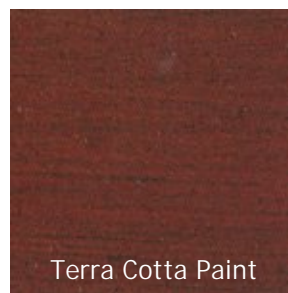

PAINTED AND GLAZED FINISHES

Painted finishes are a single color painted finish that is hand-glazed accentuating the detail of the piece.

Please note: Finish images and samples indicate general color only and do not represent either the exact color or application technique.

Stone Paint

Sunlight Paint

Taupe Paint

Wild Blueberry Paint

Antique White
Crackle

GALWAY CRACKLE

is a 15-step hand-applied finish of a single color over a dark-base coat heavily crackled with minimal distressing. This finish will vary with the color. Lighter colors will crack through to the finish undercoat; while darker colors will not crackle through revealing the undercoat. This is a finish upgrade available on all painted finishes. Please call for pricing.

Antique Blue
Crackle

Olive Grove Crackle

Celadon Crackle

Terra Cotta Crackle

CANTERBURY CRACKLE

is a Galway finish with fine crackle and subtle distressing at the point of normal wear. This is a finish upgrade available on all painted finishes. Please call for pricing.

Please note: Finish images and samples indicate general color only and do not represent either the exact color or application technique.

Celadon Canterbury
Crackle

Olive Grove
Canterbury Crackle

Terra Cotta
Canterbury Crackle