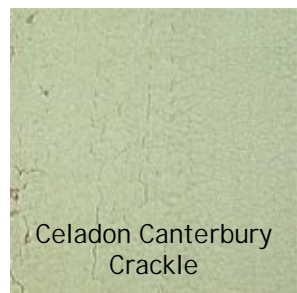

Stone Paint

Sunlight Paint

Taupe Paint

Wild Blueberry Paint

Antique White
Crackle

GALWAY CRACKLE

is a 15-step hand-applied finish of a single color over a dark-base coat heavily crackled with minimal distressing. This finish will vary with the color. Lighter colors will crack through to the finish undercoat; while darker colors will not crackle through revealing the undercoat. This is a finish upgrade available on all painted finishes. Please call for pricing.

Antique Blue
Crackle

Olive Grove Crackle

Celadon Crackle

Terra Cotta Crackle

CANTERBURY CRACKLE

is a Galway finish with fine crackle and subtle distressing at the point of normal wear. This is a finish upgrade available on all painted finishes. Please call for pricing.

Please note: Finish images and samples indicate general color only and do not represent either the exact color or application technique.

Celadon Canterbury
Crackle

Olive Grove
Canterbury Crackle

Terra Cotta
Canterbury Crackle

Wild Blueberry
Canterbury Crackle

Linen White
Canterbury Crackle

HEAVY CANTERBURY CRACKLE

is a Galway finish with very heavy distressing at the points-of-normal-wear. This is a finish upgrade available on all painted finishes. Please call for pricing.