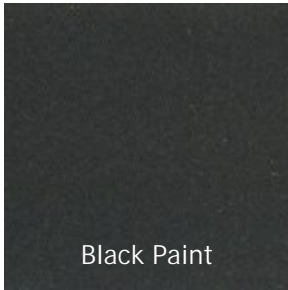

PAINTED AND GLAZED FINISHES

Painted finishes are a single color painted finish that is hand-glazed accentuating the detail of the piece.

Please note: Finish images and samples indicate general color only and do not represent either the exact color or application technique.

Stone Paint

Sunlight Paint

Taupe Paint

Wild Blueberry Paint

Antique White
Crackle

GALWAY CRACKLE

is a 15-step hand-applied finish of a single color over a dark-base coat heavily crackled with minimal distressing. This finish will vary with the color. Lighter colors will crack through to the finish undercoat; while darker colors will not crackle through revealing the undercoat. This is a finish upgrade available on all painted finishes. Please call for pricing.

Antique Blue
Crackle

Olive Grove Crackle

Celadon Crackle

Terra Cotta Crackle

CANTERBURY CRACKLE

is a Galway finish with fine crackle and subtle distressing at the point of normal wear. This is a finish upgrade available on all painted finishes. Please call for pricing.

Please note: Finish images and samples indicate general color only and do not represent either the exact color or application technique.

Celadon Canterbury
Crackle

Olive Grove
Canterbury Crackle

Terra Cotta
Canterbury Crackle