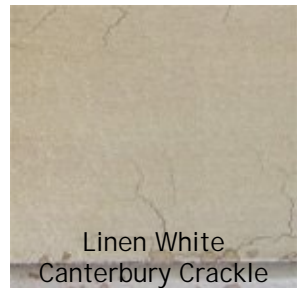

Stone Paint

Sunlight Paint

Taupe Paint

Wild Blueberry Paint

Antique White
Crackle

GALWAY CRACKLE

is a 15-step hand-applied finish of a single color over a dark-base coat heavily crackled with minimal distressing. This finish will vary with the color. Lighter colors will crack through to the finish undercoat; while darker colors will not crackle through revealing the undercoat. This is a finish upgrade available on all painted finishes. Please call for pricing.

Antique Blue
Crackle

Olive Grove Crackle

Celadon Crackle

Terra Cotta Crackle

CANTERBURY CRACKLE

is a Galway finish with fine crackle and subtle distressing at the point of normal wear. This is a finish upgrade available on all painted finishes. Please call for pricing.

Please note: Finish images and samples indicate general color only and do not represent either the exact color or application technique.

Celadon Canterbury
Crackle

Olive Grove
Canterbury Crackle

Terra Cotta
Canterbury Crackle

Wild Blueberry
Canterbury Crackle

Linen White
Canterbury Crackle

HEAVY CANTERBURY CRACKLE

is a Galway finish with very heavy distressing at the points-of-normal-wear. This is a finish upgrade available on all painted finishes. Please call for pricing.